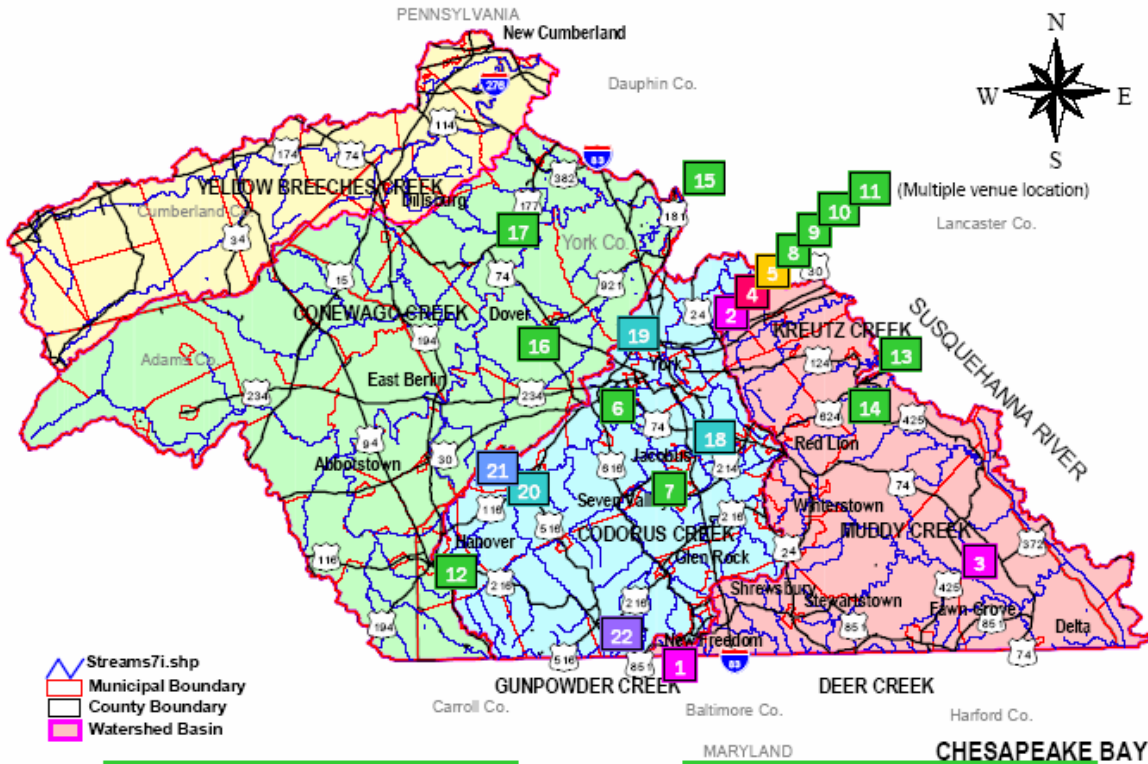

WATERSHED WEEKEND 2008

VENUE:	2) MAEscapes – Through the Seasons Workshop
	Join Master Gardeners & MAEscapes Guides for an informative walk in the gardens
SPONSOR:	Mid-Atlantic Ecological Landscapes (MAEscapes) Partnership
DATE & TIME:	Saturday Sept. 20, 9:30 am to 11:00 am
LOCATION:	York County ANNEX, 112 Pleasant Acres Rd., York, PA
CONTACT:	Call 717-840-7408 to register
OTHER INFO:	<ul style="list-style-type: none"> • Adults • Rain or shine • Casual dress • Fee \$5 • ADA accessible