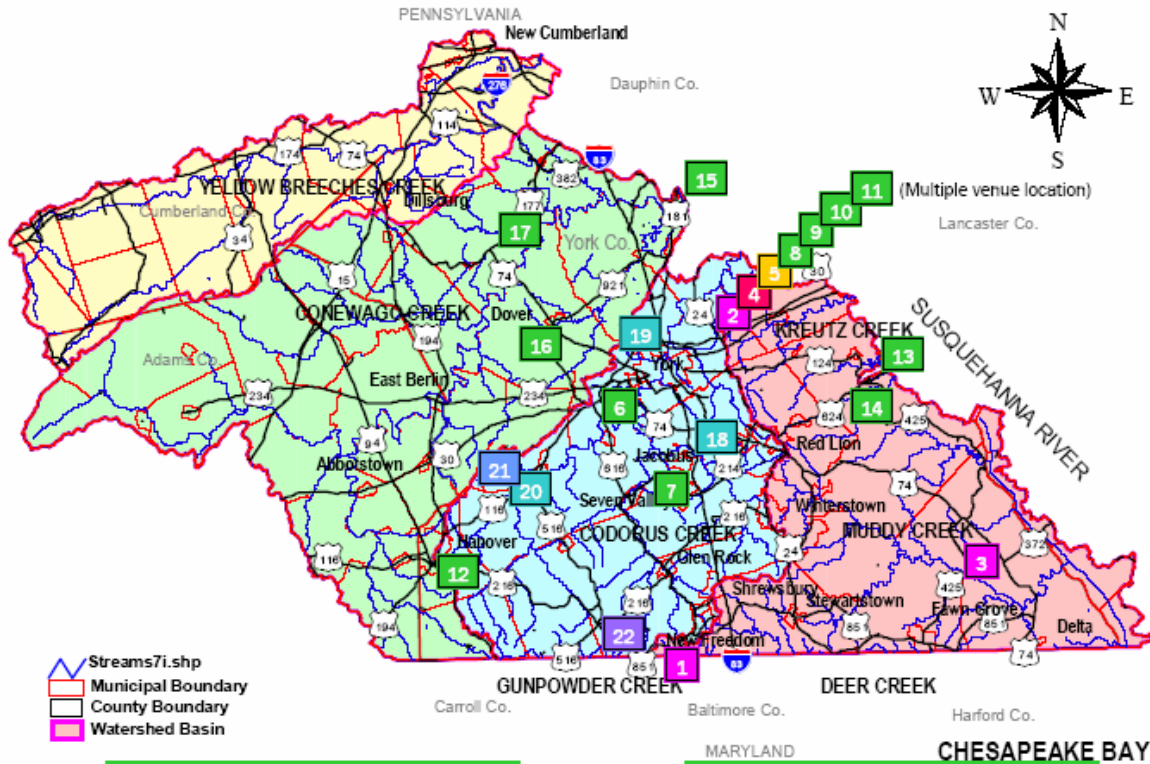

# WATERSHED WEEKEND 2008

<b>VENUE:</b>	<b>9) MAEscapes – Pollinator Walking Tour</b>
	Pollinator walk featuring the top pollinator plants in the MAEscapes gardens
<b>SPONSOR:</b>	Mid-Atlantic Ecological Landscapes (MAEscapes) Partnership
<b>DATE &amp; TIME:</b>	Saturday Sept. 27, 11:00 am to 12:00 pm
<b>LOCATION:</b>	York County ANNEX, 112 Pleasant Acres Rd., York, PA
<b>CONTACT:</b>	Call 717-840-7408 to register
<b>OTHER INFO:</b>	<ul style="list-style-type: none"> <li>• All ages</li> <li>• Rain or shine</li> <li>• Casual dress</li> <li>• Fee \$0</li> <li>• ADA accessible</li> </ul>