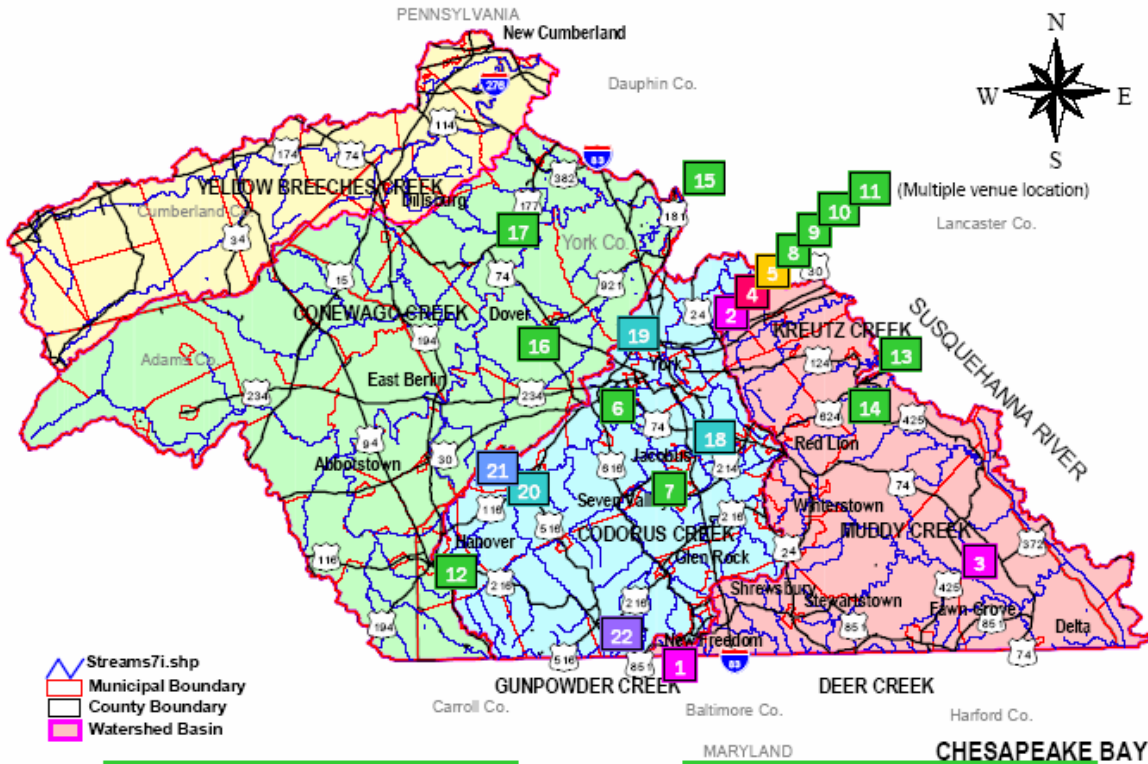

WATERSHED WEEKEND 2008

VENUE:	10) MAEscapes – Replacing Invasives Seminar
	Learn about invasive species to replace with recommended native plants
SPONSOR:	Mid-Atlantic Ecological Landscapes (MAEscapes) Partnership
DATE & TIME:	Saturday Sept. 27, 12:00 to 1:00 pm
LOCATION:	York County ANNEX, 112 Pleasant Acres Rd., York, PA
CONTACT:	Call 717-840-7408 to register
OTHER INFO:	<ul style="list-style-type: none"> • All ages • Rain or shine • Casual dress • Fee \$0 • ADA accessible