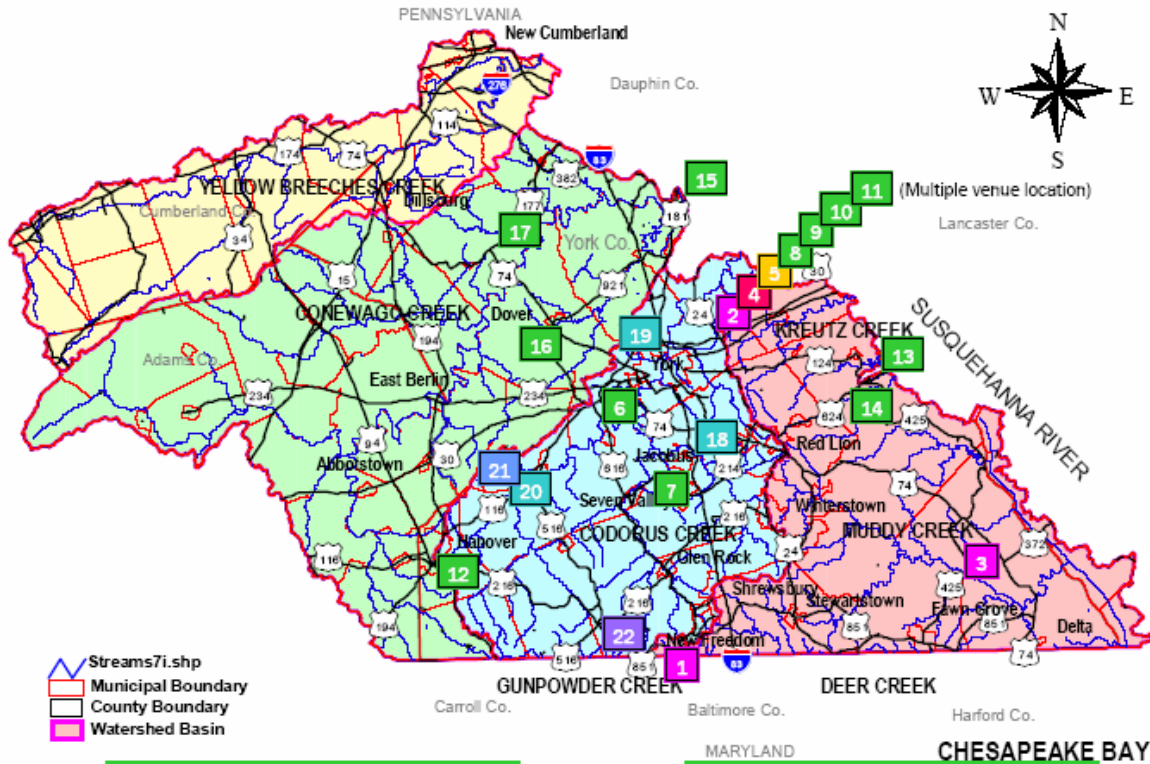

WATERSHED WEEKEND 2008

VENUE:	17) Pinchot Lake Pontoon Boat Rides
	Learn about Pinchot Lake while enjoying a pontoon boat ride
SPONSOR:	Gifford Pinchot State Park - DCNR
DATE & TIME:	Saturday Sept. 27, 10:30 am and 1:30 pm
LOCATION:	Gifford Pinchot State Park, 2200 Rossville Rd., Boat Launch #2, Lewisberry, PA
CONTACT:	Call 717-432-5011 to register
OTHER INFO:	<ul style="list-style-type: none"> • Ages 6+ • Weather permitting • Casual dress • Fee \$0 • Seating capacity 12