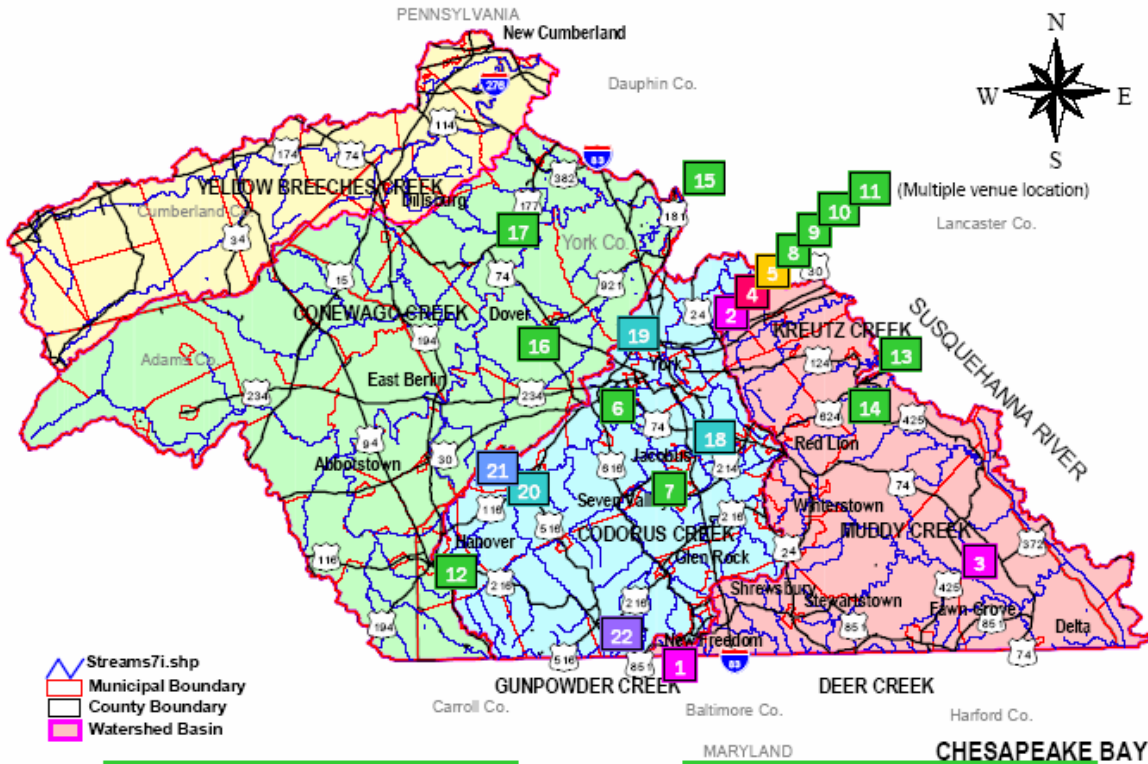

WATERSHED WEEKEND 2008

VENUE:	18) How Lakes Work – Lake Redman Paddle
	Park naturalist Patti Chamberlin will lead paddlers out on Lake Redman to learn how these unique ecosystems function. Different sampling techniques will be used to measure the lakes health.
SPONSOR:	York County Dept. of Parks & Recreation
DATE & TIME:	Sunday Sept. 28, 9:00 to 11:00 am
LOCATION:	William Kain County Park 274 Hess Farm Rd. York, PA Kain Park, Lake Redman Activity Area
CONTACT:	Call 717-432-5011 to register
OTHER INFO:	<ul style="list-style-type: none"> • All ages (children under 18 must be accompanied by parent) • Weather permitting • Casual dress • Fee \$10