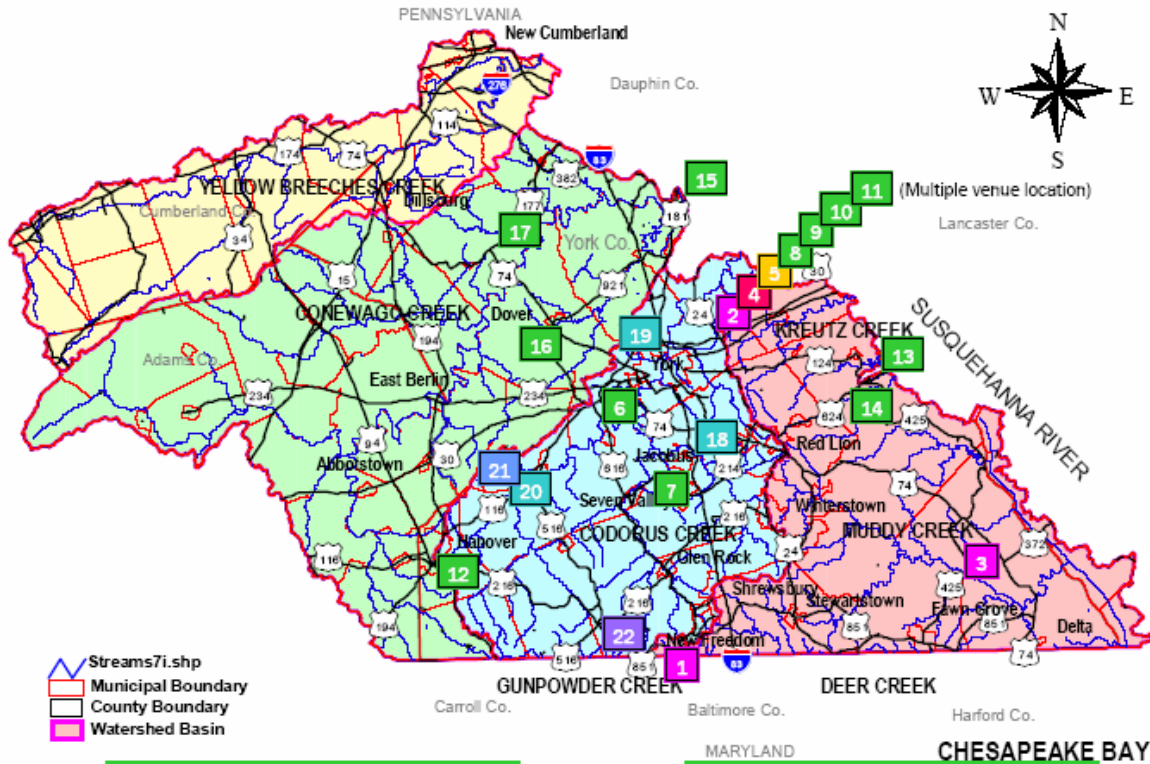

WATERSHED WEEKEND 2008

VENUE:	22) 4th Annual Mother Earth Harvest Fair
	A fun filled celebration of sustainable living in the Chesapeake Bay region. Exhibits and presentations on local foods and farming, renewable energy, and green living. Andrienne Young and the Little Sadie Band performing.
SPONSOR:	Spoutwood Farm CSA
DATE & TIME:	Sunday Oct. 5, 10:00 am to 6:00 pm
LOCATION:	4255 Pierceville Rd., Glen Rock, PA
CONTACT:	www.motheearthharvestfair.com or www.spoutwood.com
OTHER INFO:	<ul style="list-style-type: none"> • All ages • Rain or shine • Casual dress • Fee \$10 adults; \$5 children 3-11; \$5 parking